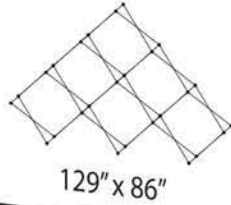

Floor

129" x 86"